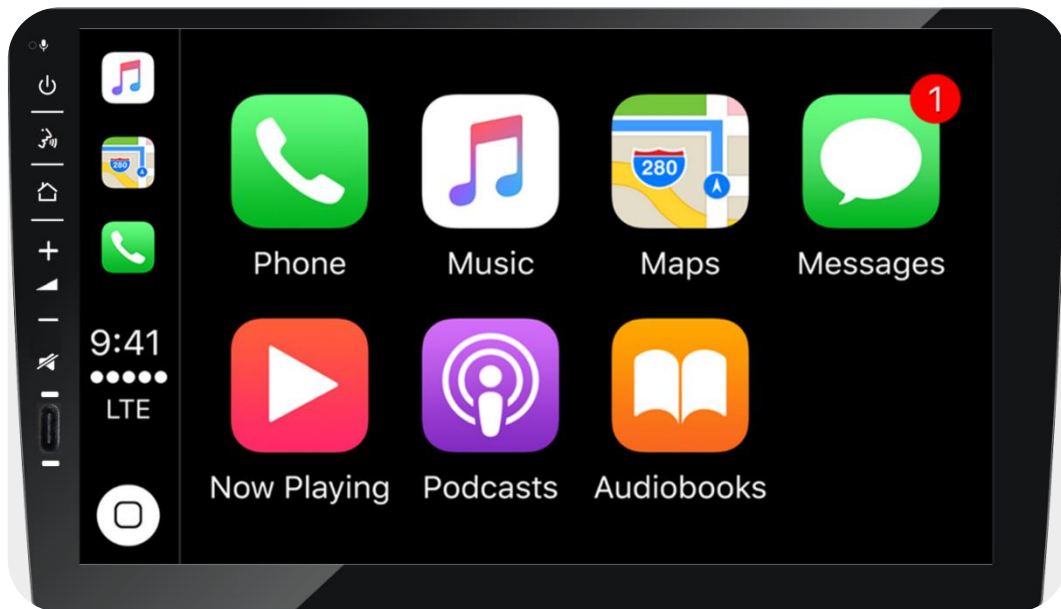

CAR MULTIMEDIA

SAN ANDRES 970 WIRELESS

Order Number
1 011 000 019 971

Highlights

- **Radio**
  High-end tuner
  FM (RDS), AM Tuner
- **Display**
  Extra Large 9" digital TFT capacitive touch screen display (1024 x 600 pixels)
- **Smartphone compatibility**
  Android Auto (USB and Wireless)
  Apple CarPlay (USB and Wireless)
- **Data carrier**
  2x USB (Type-C (front) + Standard A-type (rear))
- **Media player**
  Audio and Video from USB
- **Inputs / Outputs**
  Rear view camera input and AV input
- **Bluetooth**
  Built-in Bluetooth for hands-free calling, phone book upload and audio streaming
  external hands-free microphone
- **Equalizer / Amplifier**
  10-band parametric equalizer
- **Tailor made versatility**
  Frame and connections are sold separately creating huge possibilities of tailor made.
  Add the frame and the plug-n-play harness to enjoy smartphone wireless connectivity on a big screen.