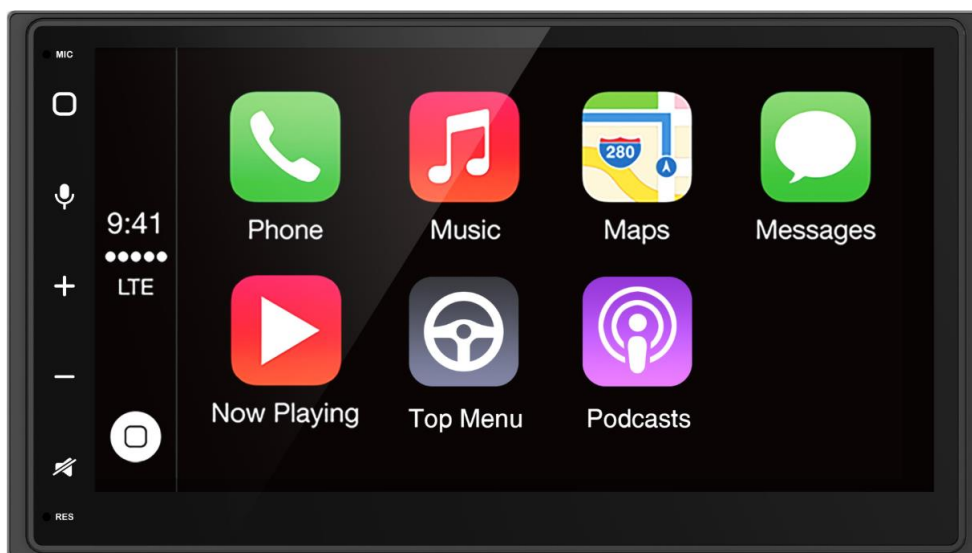

CAR MULTIMEDIA MONTE CARLO 750

Part Number

1 011 000 019 791

Highlights

- **Radio**
High-end tuner
FM (RDS), AM Tuner
- **Display**
Large 6.75" digital TFT Capacitive touch screen display (800 x 480 pixels)
- **Smartphone integration**
Apple CarPlay and Android Auto compatible
- **Data carrier**
2x USB (Standard A-type)
- **Media player**
Audio and Video from USB
- **Android Auto / Apple CarPlay**
Enjoy connectivity with smartphone
- **Bluetooth**
Built-in Bluetooth for hands-free calling, phone book upload and audio streaming.
- **Inputs / Outputs**
A/V input
Rear view camera input
Steering Wheel Control input
- **Equalizer / Amplifier**
10-band parametric equalizer
- **Flat design**
Seamless integration with different car clusters

CAR MULTIMEDIA

MONTE CARLO 750

RADIO

Type of tuner	Blaupunkt receiver
World tuner (switchable)	Europe, OIRT, Americas, Japan
Wave bands	FM 1, 2, 3, AM 1, 2
Radio Data System (RDS)	AF, CT, EON, PS, PTY, TA, TP, RT
Travelstore	Yes (FMT, AMT)
Band Scan	Yes
Search via frequency	Yes
Station memory	30
Sensitivity	lo/dx
Frequency response (Hz) -3dB	30 – 15.000

DISPLAY

Technology	Digital
Type	TFT Capacitive
Screen size	6.75"
Resolution	800 x 480 pixels
Touchscreen	Yes
Brightness adjustable	Yes
Display switch off	Yes (off after 10 or 20sec selectable)
Clock display	24 / 12 hours
Date display	Yes
Wallpaper options	Yes
Wallpaper / Picture upload	Yes
Radio system languages	English, Spanish, Portuguese