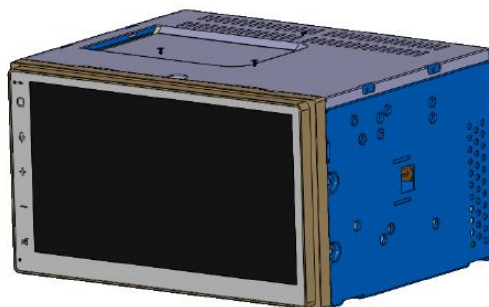

CAR MULTIMEDIA

MONTE CARLO 750

EQUALIZER

Number of bands	10
Model	parametric
Type	analogue
Variable subwoofer gain	Yes (24 steps)
Loudness	Yes
Sound presets	Rock, pop, classic
Balance / fader	Yes / Yes (+/- 20 steps)
Source specific volume	Radio, Bluetooth, USB, AV-IN

AMPLIFIER

Number of channels	4
Max. power	4 x 45 Watt
Sinus power at 14.4 V	4 x 20 Watt

INPUTS

Antenna	1 (Radio)
USB	2 Rear (A-type)
Audio / Video (analogue)	Rear A/V (RCA Type)
Rear view camera	Yes
Reverse gear	Yes
Handbrake	Yes
External hand-free microphone	Yes (3.5 mm jack, rear)
IR remote control	Yes (front panel)
Steering wheel remote control	Yes (SWC, rear, analogue, 3.5 mm jack, programmable via menu)
Power supply	Yes (cable set with ISO)

OUTPUTS

4-channel preamp out	Yes (RCA, 2V)
Subwoofer	Yes (RCA)
Audio channels	4

GENERAL

Installation	2-DIN slot
Operating voltage	10,8 – 16V
Weight	ca. 2,20 kg
Depth (incl. panel + connector)	ca. 175,0 mm
Depth (installation depth)	165 mm
Width	180 mm
Height	100 mm
Front panel	fixed
Colour	piano black
Illumination	Keys: white

ACCESSORIES INCLUDED IN DELIVERY

User manual	Yes 2 languages: English and Spanish
Mounting material	Yes
Connector cable sets	Yes Power
	Yes Speakers
	Yes Camera (RCA)
	Yes Reverse, brake, P-control (cable)
	Yes SWC (3.5 mm jack)

Monte Car 750 Wired Silver Box 2-DIN