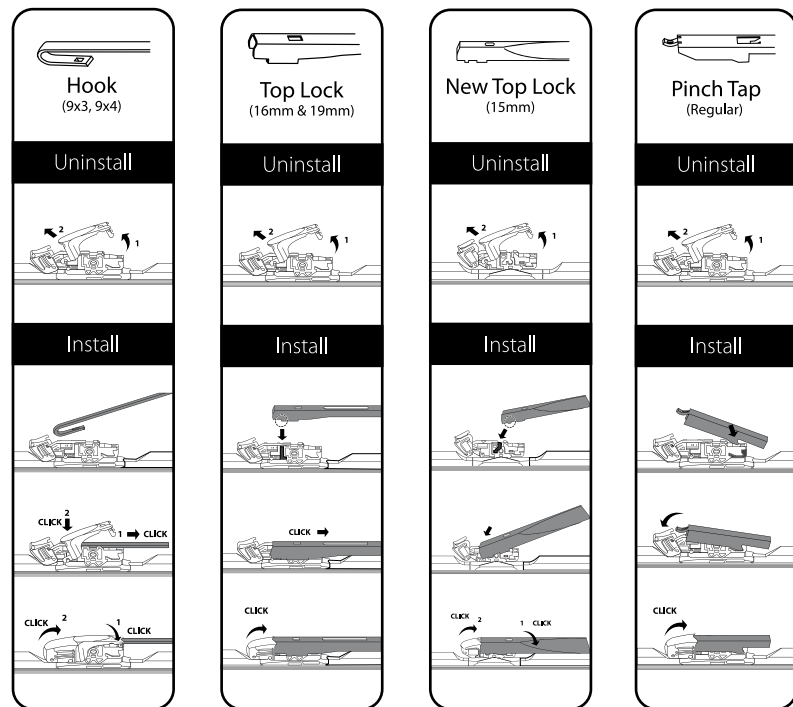

BLAUPUNKT

ULTRA SLIM HYBRID WIPER

10 IN 1 MULTI ADAPTER

10 in 1 Multi Adapter

Enjoy it.

Operating and Installation Instructions

HANDLING & CAUTIONS

1. Be sure to clean the windshield if it is stained with oil, dirt and grime to ensure the service life of wiper.
2. Windshield wiper blade should be replaced when they neither perform as expected, nor provide a sufficient level of safety.
3. The recommended replacement duration for maximum performance is six months.
4. If wiper blades do not suspend off the windshield, operate the wiper until they reach the center of the windshield, turn off ignition and change the wiper blades.

INSTALLATION GUIDE

1

INSTALLATION GUIDE

2

APPLICATION GUIDE

BRAND / MODEL	YEAR	SIZE
ALFA ROMEO		
ALFA 145, 146	97 -	19 / 22
ALFA 47, GT (937)	- 05	16 / 22
ALFA 156 (932)	00 - 05	20 / 22
ALFA 166 (936)	98 -	19 / 21
BMW		
5 SERIES - E39	95 - 03	22 / 26
CHEVROLET		
AVEO	04 -	16 / 22
CAPTIVA	06 -	16 / 22
CAPTIVA	13 -	16 / 24
CRUZE	09 -	18 / 24
NABIRA	03 -	24 / 24
OPTRA	04 -	19 / 21
ORLANDO	13 -	19 / 24
SPARK	05 -	24 / 20
CITREON		
BELINGO	96 -	22 / 22
C2, C3	03 -	18 / 24
C5 (X4)	01 - 03	18 / 26
C8	02 -	26 / 26
EVASION	94 - 02	20 / 26
XSARA PICASSO	00 - 05	26 / 26
DAIHATSU		
GRAND MAX	12 -	19 / 19
HONDA		
ACCORD	99 -	19 / 24
ACCORD	13 -	19 / 26
ACCORD i-VTEC	03 -	18 / 26
ACCORD i-VTEC	08 -	22 / 24
CITY (SY8)	96 - 02	18 / 19
CITY (i-DSI/VTEC)	03 -	14 / 24
CITY 1.5 i-VTECH	08 -	14 / 24
CIVIC (S04)	95 -	18 / 19
CIVIC (1.7 VTEC)	01 -	19 / 21
CIVIC1.8, 2.0	06 -	23 / 28
CIVIT 1.8, 2.0 (X)	12 -	23 / 26
CR-V I (RD)	95 - 02	20 / 20
CR-V II (RD)	02 - 06	20 / 21
CR-V III (RE)	07 -	16 / 26
CR-V IV (RE)	12 -	16 / 26
CR-Z	10 -	20 / 26
FREED	08 -	14 / 26
JAZZ (1.5 i-DSI/VTEC)	03 -	14 / 24